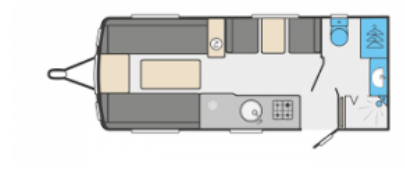

This Swift Challenger 530 has been hardly used, and features Alde Heating, a factory fitted Lux Pack which offers external power point, BBQ point, Extra external locker, and also has a powrtouch mover fitted. With its side dinette, it works well as a two berth, or when the dinette is