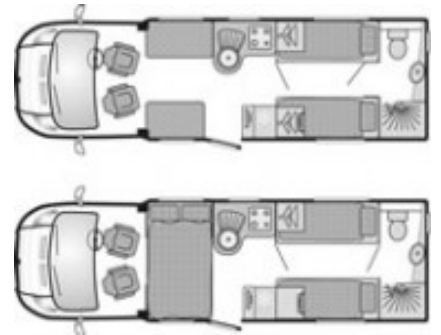

SOLD Swift Bolero 712 SB (64 plate)

Overview

Luxury motorhome featuring fixed single beds in the rear with a large end washroom with separate shower. The ultimate in stylish travel.

Finished to Swifts excellent standard and includes many extras, Fiamma

F45s awning, dual reversing camera, Fiamma storage box, Fiamma Pro bike rack & tow bar.

features include, Al-ko chassis, gas locker storage 2 x 7kg (not included) Dometic fridge, cooker with dual fuel hob, microwave, directional TV aerial, loose fit carpets, Alde heating, CD/radio, Thetford C-260, Fire Angel smoke & CO alarm, door fly screen, habitation door bin, thermal insulation grade 3, 2 x TV points - central & bedroom, 4 x 240v sockets, 2 x 12v sockets, 'Captains ' style front seats, fresh water - 90 litres, waste 85 litres.

Specifications

Make	Swift
Model	Bolero 712 SB
External Length	7.71m / 25'3"
Width	2.35m / 7'8"
Unladen Weight	3332kg
MTPLM	4250kg
Height	2.77m / 9'1"
Max. Trailer Weight	2000kg (Braked)
Millage	8100
Transmission	Manual 6 speed
Engine	2287cc 150bhp
1st registered	2/2/15
Chassis	Fiat Ducato Al-Ko Low Line