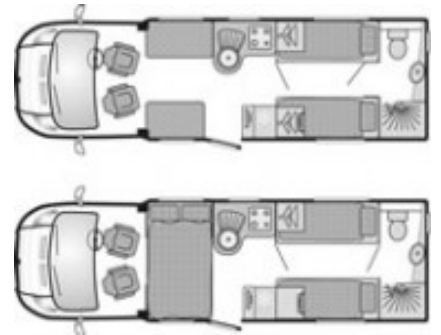

Luxury motorhome featuring fixed single beds in the rear with a large end washroom with separate shower. The ultimate in stylish travel.

Finished to Swifts excellent standard and includes many extras, Fiamma