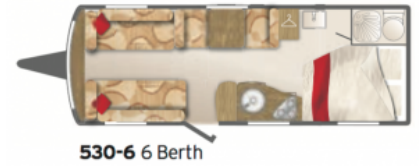

SOLDBailey Orion 530/6 (2012)

Overview

£10,995

The Bailey Orion 530-6 is a brilliant lightweight family six-berth.

Features also include, single axle with alloy wheels, Bailey Alu-Tech construction, 6 berths, lightweight, wet room, fixed double bed, dinette

with bunk bed, Al-Ko hitch stabiliser, chassis & spare wheel carrier, Thetford fridge, Spinflo oven/grill, Thetford hob, Status 530 directional TV aerial, loose fit carpets, Whale heating system, JVC CD/radio, Thetford cassette toilet, Fire Angel smoke alarm, window blinds & fly screens, Hartal door & bin, Thermal insulation grade 3, 2 x TV points, 2 x 240v sockets, 1 x 12v socket, Full service History.

Specifications

Make	Bailey
Model	Orion 530-6
Internal Length	5.67m / 18'8"
External Length	6.84m / 22'5"
Width	2.19m / 7'2"
Unladen Weight	1205kg
MTPLM	1380kg
Awning Size	974cm

Warranty

This caravan will have a full service prior to despatch. Please enquire for further details.