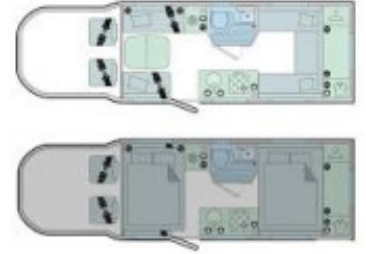

SOLDBAILEY ADAMO 75-4DL

Overview

£71,995

Bailey adamo 75-4DL 24reg Double drop down beds, Automatic, Fiamma Awning, Reverse camera, solar panel, VB rear air suspension, Truma heating gas and electric and Avtex wifi unit fitted.