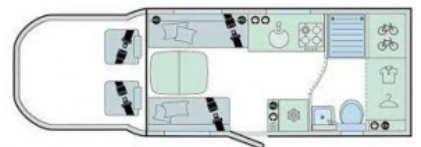

SOLDBailey Adamo 69/4 (2021)

Overview

Really lovely model with a drop down bed over a large lounge, great size rear washroom with separate shower. Comes complete with Fiamma awning and a fantastic sized garage. Automatic gearbox with the Ford 2.0LTR 160BHP engine.

£69,995

Specifications

Engine	Ford 2.0Ltr 160BHP Auto
MIRO	3090kg
MTPLM	3500kg
Total Height	2849m / 9'4"
Total Length	6987m / 20'11"
Total Width	2379m / 7'10"
Thermal Grade Insulation	3