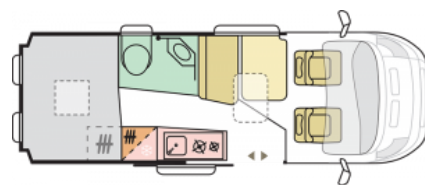

## Specifications

---

MIRO	2895kg
Max. Authorised Weight	3500kg
Max. Towing Weight	2500kg
Total Height	2.59m / 8'6"
Total Length	5.99m / 19'7"
Total Width	2.05m / 6'8"
PDI, 12 months Tax, Delivery, 1st registration	Included
Engine	Fiat 6D 2,3 Automatic 160bhp Engine