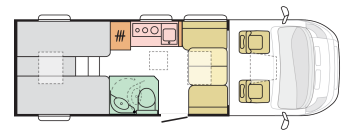

SOLDADRIA COMPACT SUPREME DL 2024

Overview

Very Limited Stock, please enquire!

Specifications

MIRO	2901kg
Max. Authorised Weight	3500kg
Max. Towing Weight	2000kg
Internal Height	1.98m / 6'5"
Total Height	2.78m / 9'1"
Total Length	6.99m / 22'10"
Total Width	2.12m / 6'11"
Engine	Fiat 6D 2,3 140HP 35L Auto