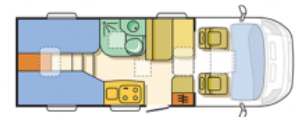

SOLD Adria Compact SL (2015 Model)

Overview

£39,995

The Compact SL features 2 rear single beds, dinette and 4 belted seats. Extras include reversing camera with 7" monitor, microwave, 2 bike rack and Fiamma awning, air suspension, twin batteries, Sat system, solar panel.

Please note that the pictures are library pictures until the unit arrives!

No. of homologated seats incl. driver's seat 4

ABS + EBD

Fix&Go Kit (instead of spare wheel)

Reinforced camping car tires
Front drive
Fuel tank (L) 90
Manual transmission
Cabin seats adjustable in height and deepness
Cabin seats upholstered in living room textile
Front seats Captain chair with double armrest upholstered in lining room textile
Swiveling cabin seats
Overall sleeping places 3
Cooker 3 flame, el. conjunction, with cover
Inox sink with cover
Extractor fan
Refrigerator 100 L
Fresh water tank with external inlet (L) 110
Waste water tank (L) 85
Heater Truma Combi 4 with boiler
Gas regulator Truma MonoControl CS 30 mbar GV

Specifications

| | |
|------------------------|---------------------|
| Engine | Fiat 2.0L 115Hp 33L |
| MIRO | 2820kg |
| Max. Authorised Weight | 3300kg |
| Max. Towing Weight | 2000kg |

| | |
|-----------------|---------------|
| Internal Height | 1.98m / 6'5" |
| Total Height | 2.78m / 9'1" |
| Total Length | 6.6m / 21'7" |
| Total Width | 2.12m / 6'11" |
| Mileage | 7990 |