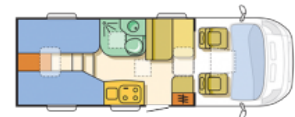

SOLD Adria Compact SL (2015 Model)

Overview

£39,995

The Compact SL features 2 rear single beds, dinette and 4 belted seats. Extras include reversing camera with 7" monitor, microwave, 2 bike rack and Fiamma awning, air suspension, twin batteries, Sat system, solar panel.

Please note that the pictures are library pictures until the unit arrives!

No. of homologated seats incl. driver's seat 4

ABS + EBD

Fix&Go Kit (instead of spare wheel)

Reinforced camping car tires
Front drive
Fuel tank (L) 90
Manual transmission
Cabin seats adjustable in height and deepness
Cabin seats upholstered in living room textile
Front seats Captain chair with double armrest upholstered in lining room textile
Swiveling cabin seats
Overall sleeping places 3
Cooker 3 flame, el. conjunction, with cover
Inox sink with cover
Extractor fan
Refrigerator 100 L
Fresh water tank with external inlet (L) 110
Waste water tank (L) 85
Heater Truma Combi 4 with boiler
Gas regulator Truma MonoControl CS 30 mbar GV

Specifications

Engine	Fiat 2.0L 115Hp 33L
MIRO	2820kg
Max. Authorised Weight	3300kg
Max. Towing Weight	2000kg

Internal Height	1.98m / 6'5"
Total Height	2.78m / 9'1"
Total Length	6.6m / 21'7"
Total Width	2.12m / 6'11"
Mileage	7990