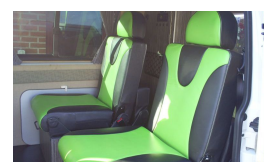

SOLD VW Transporter Conversion (2011)

Overview

£29,995

VW Transporter Conversion (2011)

This is an Autohaus conversion on a VW T5.

CALL 01568 611481
TO SPEAK TO OUR SALES
ADVISOR TODAY

It has a pop up roof with additional bunks, the 2 rear seats convert into single beds and have additional supports to make into a double. It has a Thetford toilet, Smev sink with 1 gas burner hob, Vitrifirigo fridge, mains hook up and has the engine tuned up to 130 bhp. There is a Visua intergrated dvd and tv with fold down 10.5" screen. Pop up roof with 2 berth, external BBQ point, table.

Dinmore Caravans
Hope-under-Dinmore
Leominster
Herefordshire
HR6 0PJ

Tel. 01568 611481
dinmoreleisure.co.uk

Specifications

Model	VW Transporter Conversion
MTPLM	2800kg
Gears	5 speed manual
Former Owners	3
MOT & Warranty	12 months
Chassis	VW Transporter T28 102 TDI SWB Euro 5
Fuel	Diesel
Engine	1968cc 130 Bhp
1st Registered	28/4/11
Millage	31000