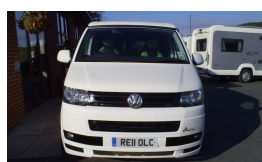

SOLD VW Transporter Conversion (2011)

Overview

£29,995

VW Transporter Conversion (2011)

This is an Autohaus conversion on a VW T5.

CALL 01568 611481
TO SPEAK TO OUR SALES
ADVISOR TODAY

It has a pop up roof with additional bunks, the 2 rear seats convert into single beds and have additional supports to make into a double. It has a Thetford toilet, Smev sink with 1 gas burner hob, Vitrifirigo fridge, mains hook up and has the engine tuned up to 130 bhp. There is a Visua intergrated dvd and tv with fold down 10.5" screen. Pop up roof with 2 berth, external BBQ point, table.

Dinmore Caravans
Hope-under-Dinmore
Leominster
Herefordshire
HR6 0PJ

Tel. 01568 611481
dinmoreleisure.co.uk

Specifications

Model	VW Transporter Conversion
MTPLM	2800kg
Gears	5 speed manual
Former Owners	3
MOT & Warranty	12 months
Chassis	VW Transporter T28 102 TDI SWB Euro 5
Fuel	Diesel
Engine	1968cc 130 Bhp
1st Registered	28/4/11
Millage	31000