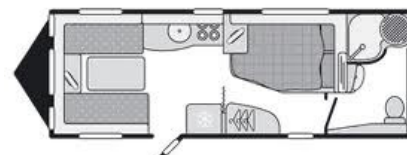

### Overview

£12,995

Swift Conqueror 630 (2009)

A 4 berth, twin axle Swift Conqueror 630 with a fixed double bed and an end washroom.

**DID YOU KNOW YOU CAN NOW RESERVE THIS CARAVAN SIMPLY BY PLACING A DEPOSIT OVER THE TELEPHONE?**

Spec. includes:-Twin axle with alloy wheels, Fixed double bed, Centre chest, Al-ko hitch stabiliser, Large 175 litre fridge/freezer, Cooker with dual fuel hob, Sanyo 700w microwave, External BBQ point, External 230v socket situated within a wet locker, Status 530 directional TV aerial, loose fit carpets, water heater, Alde central heating, JVC CD/Radio, Thetford C-250 cassette toilet, smoke alarm, P shaped shower, Window blinds & flyscreens, Door flyscreen, Large Rooflight with blind & flyscreen, Al-ko chasis, 40 litre on board insulated tank, Full Service History, TV cabinet with TV bracket.

## Specifications

---

Make	Swift
Model	Conqueror 630
Internal Length	6.27m / 20' 6"
External Length	7.94m / 28' 1"
Width	2.29m / 7'6"
Unladen Weight	1545kg
MTPLM	1830kg
Awning Size	1064cm

User Payload

283kg