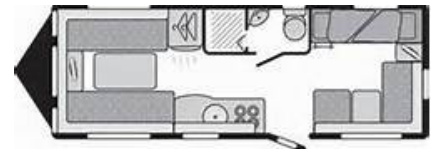

SOLD Swift Charisma 565 (2011)

Overview

£11,995

Swift Charisma 565 (2011)

The Swift Charisma 565 is a 6 berth, with 2 fixed bunks, rear dinette with additional bunk and a full side washroom.

CALL 01568 611481
TO SPEAK TO OUR SALES
ADVISOR TODAY

Spec includes:-Centre chest, 2 x fixed bunks, Thetford toilet, Thetford fridge, Al-ko hitch stabiliser, Sanyo microwave, Full cooker with dual fuel hob, JVC CD/Radio, Door blind, large rooflight, alloy wheels, Hartle door.

Specifications

Make	Swift
Model	Charisma 565
Internal Length	5.83m / 19'1"
External Length	7.51m / 24'7"
Width	2.23m / 7'4"
Unladen Weight	1390kg
MTPLM	1576kg
Awning Size	1015cm
Warranty	6 Months