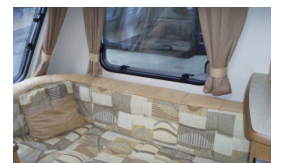

### Overview

£9,795

A 4 berth Swift Challenger caravan with a fixed double bed, spacious living area and a corner washroom.

#### Exteriors features

- a one-piece full height rear moulded panel and one piece thick gauge
- high gloss aluminium side walls with stylish graphics and new heavy duty corner steadies
- The 2.3m wide bodyshell provides a spacious interior with a well

equipped kitchen featuring appliances and a unique granite-look moulded sink

- The washrooms come with a fully lined shower cubicle and a high performance water supply.  
Domestic quality sprung interior seat cushions in modern fabrics, an 'Ultra Comfort' luxury deep sprung bed mattress and deep pile carpets combine to provide a comfortable interior
- Practical features include positive locker catches for secure storage on the move, ample mains sockets and energy saving LED lighting
- Pleated Heki blind easy action pleated blind provides shade for day or night
- Shock absorbers give more stable, smooth towing
- Radio/CD/MP3 player
- Heavy duty corner steadies
- Cassette flyscreens and pleated blinds on windows
- Fixed bed with aluminium frame, Chrome finish brass mixer taps, Grade 2 classification for heating and Status 530 directional TV/FM aerial
- Exterior LED awning light Hinged seat and bed tops supported with riser bar Inboard semi-rigid fresh water pipes.
- Flush finish mains lights in front locker AL-KO AKS 3004 stabiliser
- 25 metre mains hook-up cable
- Thetford C250 toilet
- Chest of drawers with occasional table
- 107 litre fridge with metallic finish
- Sparewheel(steel)
- Built-in microwave oven