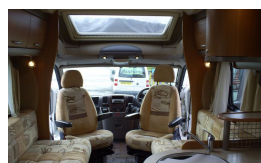

## SOLD Swift Bolero 680 FB (07 Reg)

### Overview

£29,995

Swift Bolero 680 FB (07 Reg)

CALL 01568 611481  
TO SPEAK TO OUR SALES  
ADVISOR TODAY

Swift Bolero 680FB is based on a Fiat Ducato 35 130M-Jet LWB  
A 6 speed manual 2287cc diesel engine  
Registered June 2007

Fiamma 2 Bike Rack

Fiamma F45i Awning

Reversing Camera/Monitor

Phantom Satelite Dish

Tow Bar (Max.Tow 1300kg)

Spec Includes :-Fixed Bed, side/end washroom, with shower sceens, 2 front bunks to convert to a double, Large Thetford N180 fridge, Fiamma 2 Bike Rack, Fiamma F45i Awning, Phantom Satelite Dish, Techni Sat Decoder Box - Digitmod T1, Tow Bar, Cooker wih duel fuel hob, Status 530 Directional TV aerial, Loose fit carpets, Truma Trumatic C 6002 EH Heating, Blaupunkt Las Vegas DVD 35 that plays through Obserview 7" Flip Down Monitor, Swivel Front Seats, Trumatic Water Heater, Thetford cassette toilet, Fireangel Smoke Alarm, battery charger, window blinds & flyscreen, Kidde CO alarm.