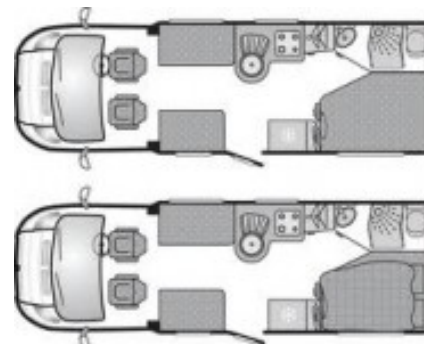

SOLD Swift Bolero 680 FB (07 Reg)

Overview

£29,995

Swift Bolero 680 FB (07 Reg)