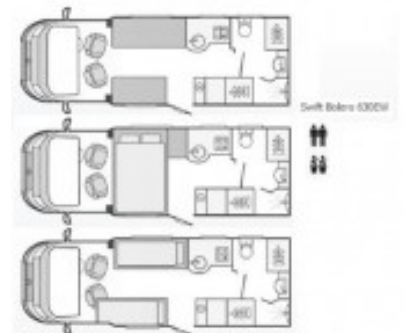

## Overview

£29,995

Swift Bolero 630 EW (2007)

A wonderful 2 berth motorhome with an end washroom and all the essentials for superb holidays

Bolero 630 EW specs

Fiat Ducato chassis with a low profile coachbuilt body

Fiamma Pro C bike rack

Tow Bar

Reversing camera

Spec. Includes:-End washroom, side kitchen, 140 lit Thetford fridge, cooker with dual fuel hob, microwave, Status directional TV aerial, Trumatic C6002EH warm air heating, CD & Radio, Truma water heater, Thetford C-200 cassette toilet, smoke alarm, blinds all round, Both chairs swivel, Electric windows, 2 external lockers, Grade 3 insulation, Freshwater tank 90 lit, 68 lit waste water tank, 2x7kg gas locker,

## Specifications

---

Make	Swift
Model	Bolero 630 EW
External Length	6.54m / 21'5"
Width	2.35m / 7'8"
Unladen Weight	2965kg
MTPLM	3500kg
Warranty	6 Months
Gross Train Weight	6000kg
Height	2.79m / 9'2"