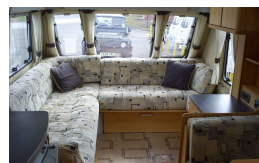

SOLD Sterling Europa 525 (2006)

Overview

£7,750

Sterling Europa 525 (2006)

DID YOU KNOW YOU CAN NOW RESERVE THIS CARAVAN SIMPLY BY PLACING A DEPOSIT OVER THE TELEPHONE?

A single axle 4 berth caravan with an L shaped lounge, centre dinette and end washroom.

Spec Includes :-Single axle with alloy wheels, L shaped lounge, AI-ko stabiliser, Thetford fridge, Cooker with duel fuel hob, TV aerial, Loose fit carpets, Truma warm air heating, Truma Ultrastore Rapid water heater, Thetford toilet, smoke alarm, battery charger, window blinds & flyscreens, door flyscreen.

6 months warranty, Part exchange welcome, Finance available subject to status written quotations available on request.

Specifications

Make	Sterling
Model	Europa 525
External Length	6.91m/ 22'8"
Width	2.23m / 7'4"
Unladen Weight	1163kg
MTPLM	1365kg
Warranty	6 Months
Internal Length	5.23m / 17'1"
Awning Size	944cm