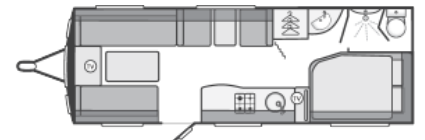

### Overview

£15,495

Sterling Eccles Amethyst (2012)

A wonderful 6 berth Sterling caravan with a fixed bed and side dinette with the space of a twin axle.

Details Include:-Fixed double bed, side dinette, end corner washroom, twin axle, Truma heating, Status 530 directional TV aerial, JVC CD/radio, Fire Angel smoke & CO alarm, Thetford cooker with dual fuel hob, Thetford C-260 cassette toilet, Truma Ultrastore water heater, centre chest.

## Specifications

---

Make	Sterling
Model	Eccles Amethyst
Internal Length	6.27m / 20'7"
External Length	7.99m / 26'3"
Width	2.31m / 7'7"
Unladen Weight	1634kg
MTPLM	1814kg
Awning Size	1065cm