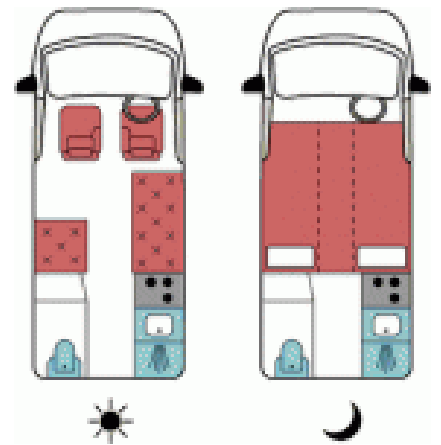

### Overview

---

£11,900

**Autosleeper Duetto (1998)**

**DID YOU KNOW YOU CAN NOW RESERVE  
THIS MOTORHOME SIMPLY BY PLACING A DEPOSIT OVER THE  
TELEPHONE?**

**Autosleeper Duetto Auto  
Autosleeper Duetto (1998)  
2496cc Automatic Diesel Engine  
Ford Transit 100 TD LWB**

1st registered 7-4-98  
Colour Cream  
3 previous owners, 1 current owner  
External Length 5.48m 18'2"  
Width 2.06m 6'9"  
Unladen Weight 2509kg  
Gross weight 2900kg  
User payload 391kg  
Right hand drive  
80000 miles  
Electrolux Rm42135 Fridge,  
Carver Cascade 2GE Plus water heater  
2x240v sockets  
Spinflo 2 Burner & Grill  
Thetford 2C cassette toilet  
72.5 litre 16 gallon fresh water tank  
47.5 litre 10.5 gallon waste tank  
Zig Control Panel, Zig X-7 charger & power supply unit  
Extractor Fan  
2x Table position  
Heatsource HS1800 heater  
Stereo Cassette with JVC 12 CD Disc System  
Fiamma F50.  
Gas storage 2 x 3.9kg

## Specifications

---

Make	Autosleeper
Model	Duetto Automatic
Total Length	5.54m 18'2"
Width	2.063m 6'9"
Height	2.66m 8'9"
Unladen Weight	2509kg
Gross Weight	2900kg
Max.User Payload	391kg