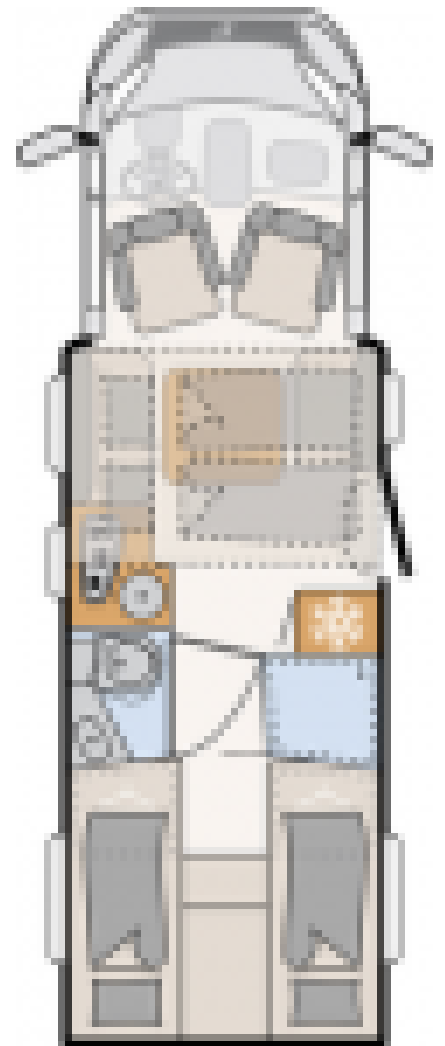

Dethleffs Trend T7057 EBL (2022)

## Specifications

---

MIRO	2925kg
Max. Authorised Weight	3499kg
Max. Towing Weight	2000kg
Total Height	2940m / 9'7"
Total Length	7410m / 24'4"
Total Width	2330m / 7'7"
PDI, 12 months Tax, Delivery, 1st registration	Included
Chassis	Fiat 6D 2,2 Automatic 160bhp Engine