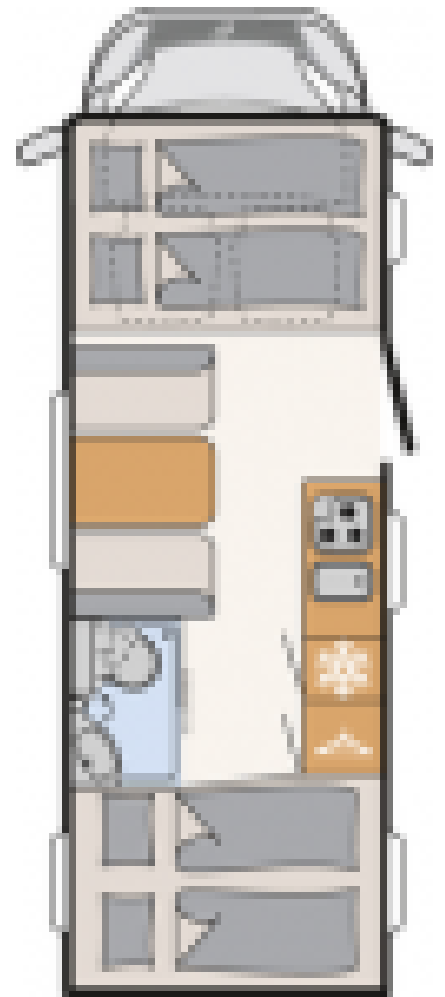

Dethleffs Trend A6977 (2022)

## Specifications

---

MIRO	2920kg
Max. Authorised Weight	3499kg
Max. Towing Weight	2000kg
Total Height	3190m / 10'5"

---

Total Length	7060m / 23'2"
Total Width	2330m / 7'7"
PDI, 12 months Tax, Delivery, 1st registration	Included
Chassis	Fiat 6D 2,2 Automatic 160bhp Engine