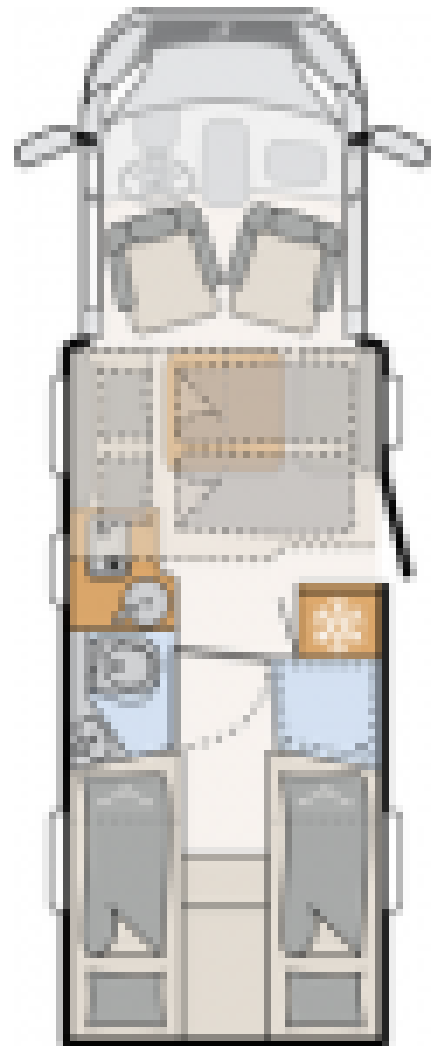

Dethleffs Just 90 T7052 EBL (2022)

Overview

£69,020

Specifications

MIRO	2925kg
Max. Authorised Weight	3499kg
Max. Towing Weight	2000kg
Total Height	2940m / 9'7"
Total Length	7410m / 24'3"
Total Width	2330m / 7'7"

PDI, 12 months Tax, Delivery, 1st registration

Included

Chassis

Fiat 6D 2,2 Automatic 160bhp Engine