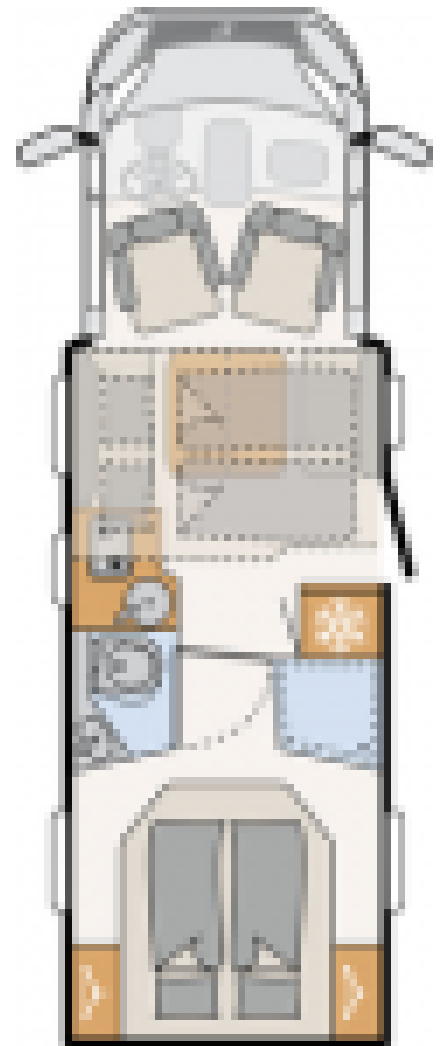

Dethleffs Just 90 T7052 DBL (2022)

Overview

£69,020

Specifications

MIRO	2959kg
Max. Authorised Weight	3499kg
Max. Towing Weight	2000kg
Total Height	2940m / 9'7"
Total Length	7499m / 24'6"
Total Width	2330m / 7'7"

PDI, 12 months Tax, Delivery, 1st registration

Included

Chassis

Fiat 6D 2,2 Automatic 160bhp Engine