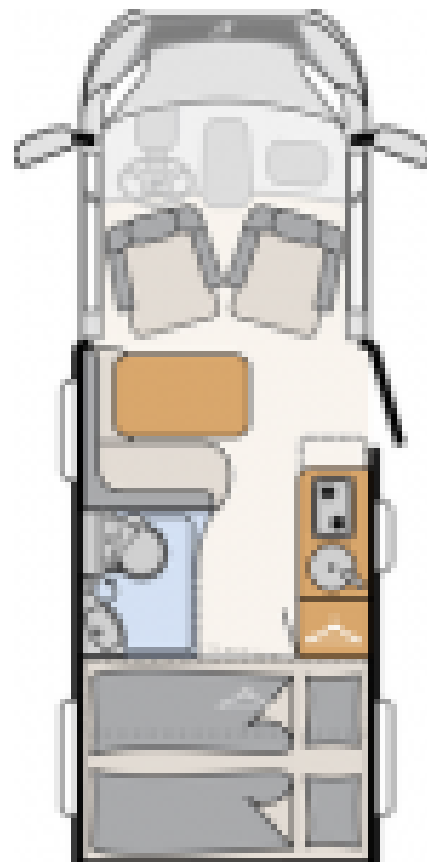

Dethleffs Globebus T1 (2022)

Overview

Specifications

MIRO	2960kg
Max. Authorised Weight	3500kg
Max. Towing Weight	2000kg
Total Height	2810m / 9'3"
Total Length	5990m / 19'7"
Total Width	2200m / 7'3"
PDI, 12 months Tax, Delivery, 1st registration	Included

Chassis

Fiat Ducato Euro 6D