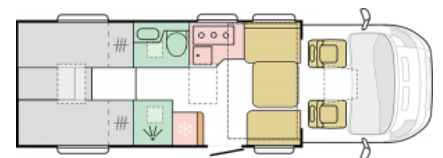

## Specifications

---

MIRO	3206kg
Max. Authorised Weight	3650kg
Max. Towing Weight	2000kg
Total Height	2905m / 9'6"
Total Length	7485m / 24'6"
Total Width	2300m / 7'6"
PDI, 12 months Tax, Delivery, 1st registration	Included
Engine	Fiat 6D 2,3 160HP Auto