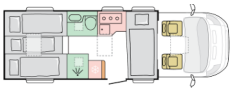

Adria Coral 670DL 60Y Special

NIGHT

Overview

CORAL..The stylish touring motorhome with the exclusive sunroof panoramic window for artium-style living.

FIAT MutliJet3 2,2 140HP 35L engine with automatic gearbox, metallic Artense grey, media nav pack, lithium leisure battery and new 60Y textile and soft furnishing (limited edition).

£89,945