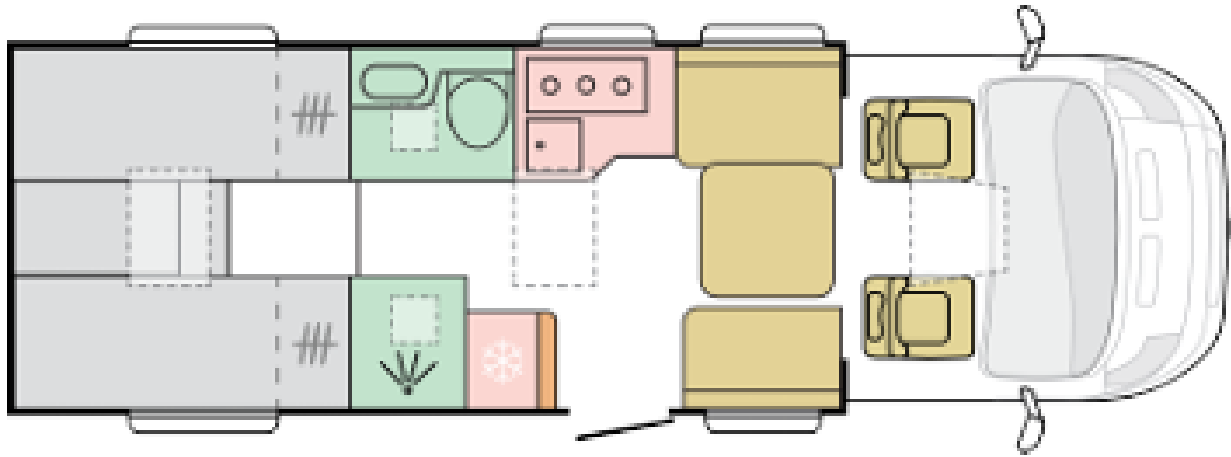

Adria Coral 670DL 60Y Special

NIGHT

Overview

CORAL..The stylish touring motorhome with the exclusive sunroof panoramic window for artium-style living.

FIAT MutliJet3 2,2 140HP 35L engine with automatic gearbox, metallic Artense grey, media nav pack, lithium leisure battery and new 60Y textile and soft furnishing (limited edition).

£89,945

DAY

NIGHT