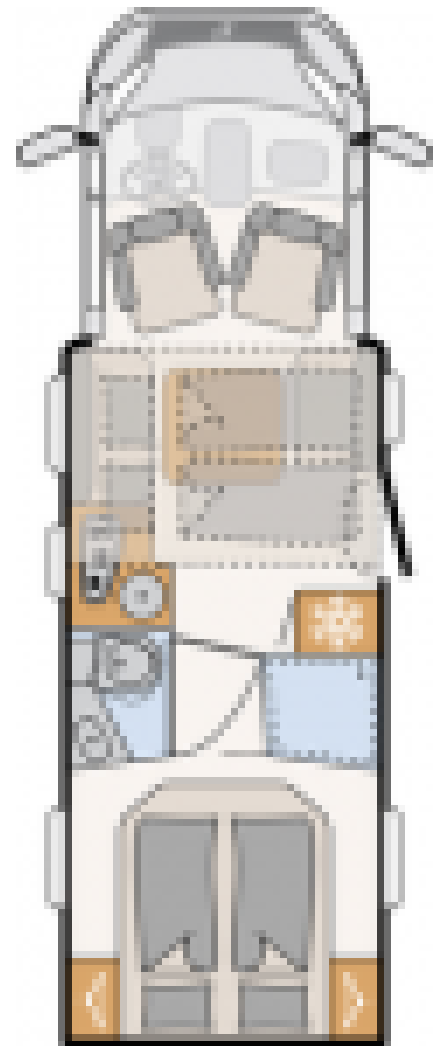

Dethleffs Trend T7057 DBL (2022)

Overview

£71,900

Specifications

MIRO	2925kg
Max. Authorised Weight	3499kg
Max. Towing Weight	2000kg
Total Height	2940m / 9'7"
Total Length	7410m / 24'4"
Total Width	2330m / 7'7"
PDI, 12 months Tax, Delivery, 1st registration	Included
Chassis	Fiat 6D 2,2 Manual 160bhp Engine
