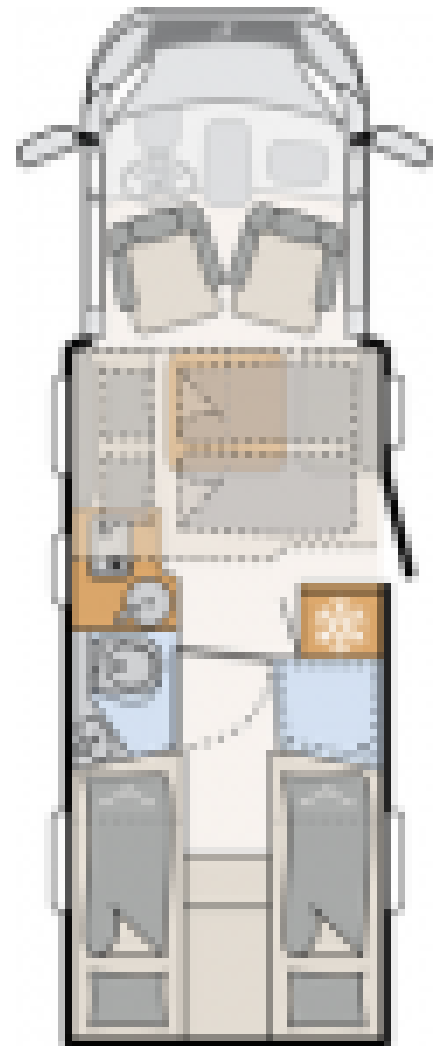

Dethleffs Just 90 T7052 EBL (2022)

Overview

£69,020

Specifications

MIRO	2925kg
Max. Authorised Weight	3499kg
Max. Towing Weight	2000kg
Total Height	2940m / 9'7"
Total Length	7410m / 24'3"
Total Width	2330m / 7'7"

PDI, 12 months Tax, Delivery, 1st registration

Included

Chassis

Fiat 6D 2,2 Automatic 160bhp Engine