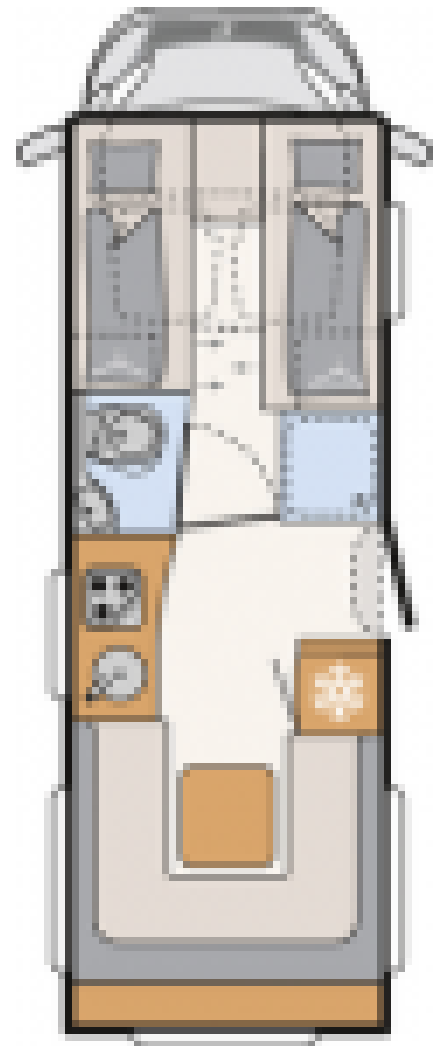

Dethleffs Alpha A 6820

Overview

Specifications

MIRO	3551kg
Max. Authorised Weight	4800kg

Max. Towing Weight	1750kg
Total Height	3270m / 10'7"
Total Length	7330m / 24'1"
Total Width	2330m / 7'7"
PDI, 12 months Tax, Delivery, 1st registration	Included
Chassis	Fiat 6D 2,3 Automatic 160bhp Engine