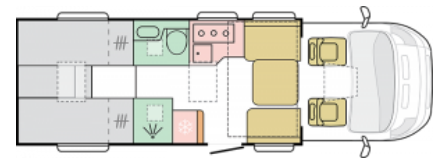

## Specifications

---

MIRO	3206kg
Max. Authorised Weight	3650kg
Max. Towing Weight	2000kg
Total Height	2905m / 9'6"
Total Length	7485m / 24'6"
Total Width	2300m / 7'6"
PDI, 12 months Tax, Delivery, 1st registration	Included
Engine	Fiat 6D 2,3 160HP Auto