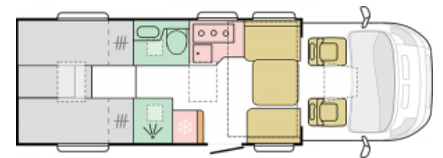

Adria Matrix Supreme 670 DL (2022)

Overview

160BHP Engine upgrade, Luxury Pack and Automatic Gearbox added to this unit.

Specifications

MIRO	3206kg
Max. Authorised Weight	3650kg
Max. Towing Weight	2000kg
Total Height	2905m / 9'6"
Total Length	7485m / 24'6"
Total Width	2300m / 7'6"
PDI, 12 months Tax, Delivery, 1st registration	Included
Engine	Fiat 6D 2,3 160HP Auto