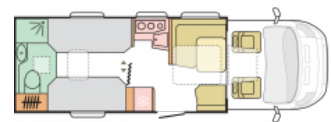

Specifications

MIRO	3040kg
Max. Authorised Weight	3500kg
Max. Towing Weight	2000kg
Total Height	2.85m / 9'4"
Total Length	7.50m / 24'7"
Total Width	2.32m / 7'7"
PDI, 12 months Tax, Delivery, 1st registration	Included
Chassis	Fiat 6D 2,3 Automatic 160bhp Engine